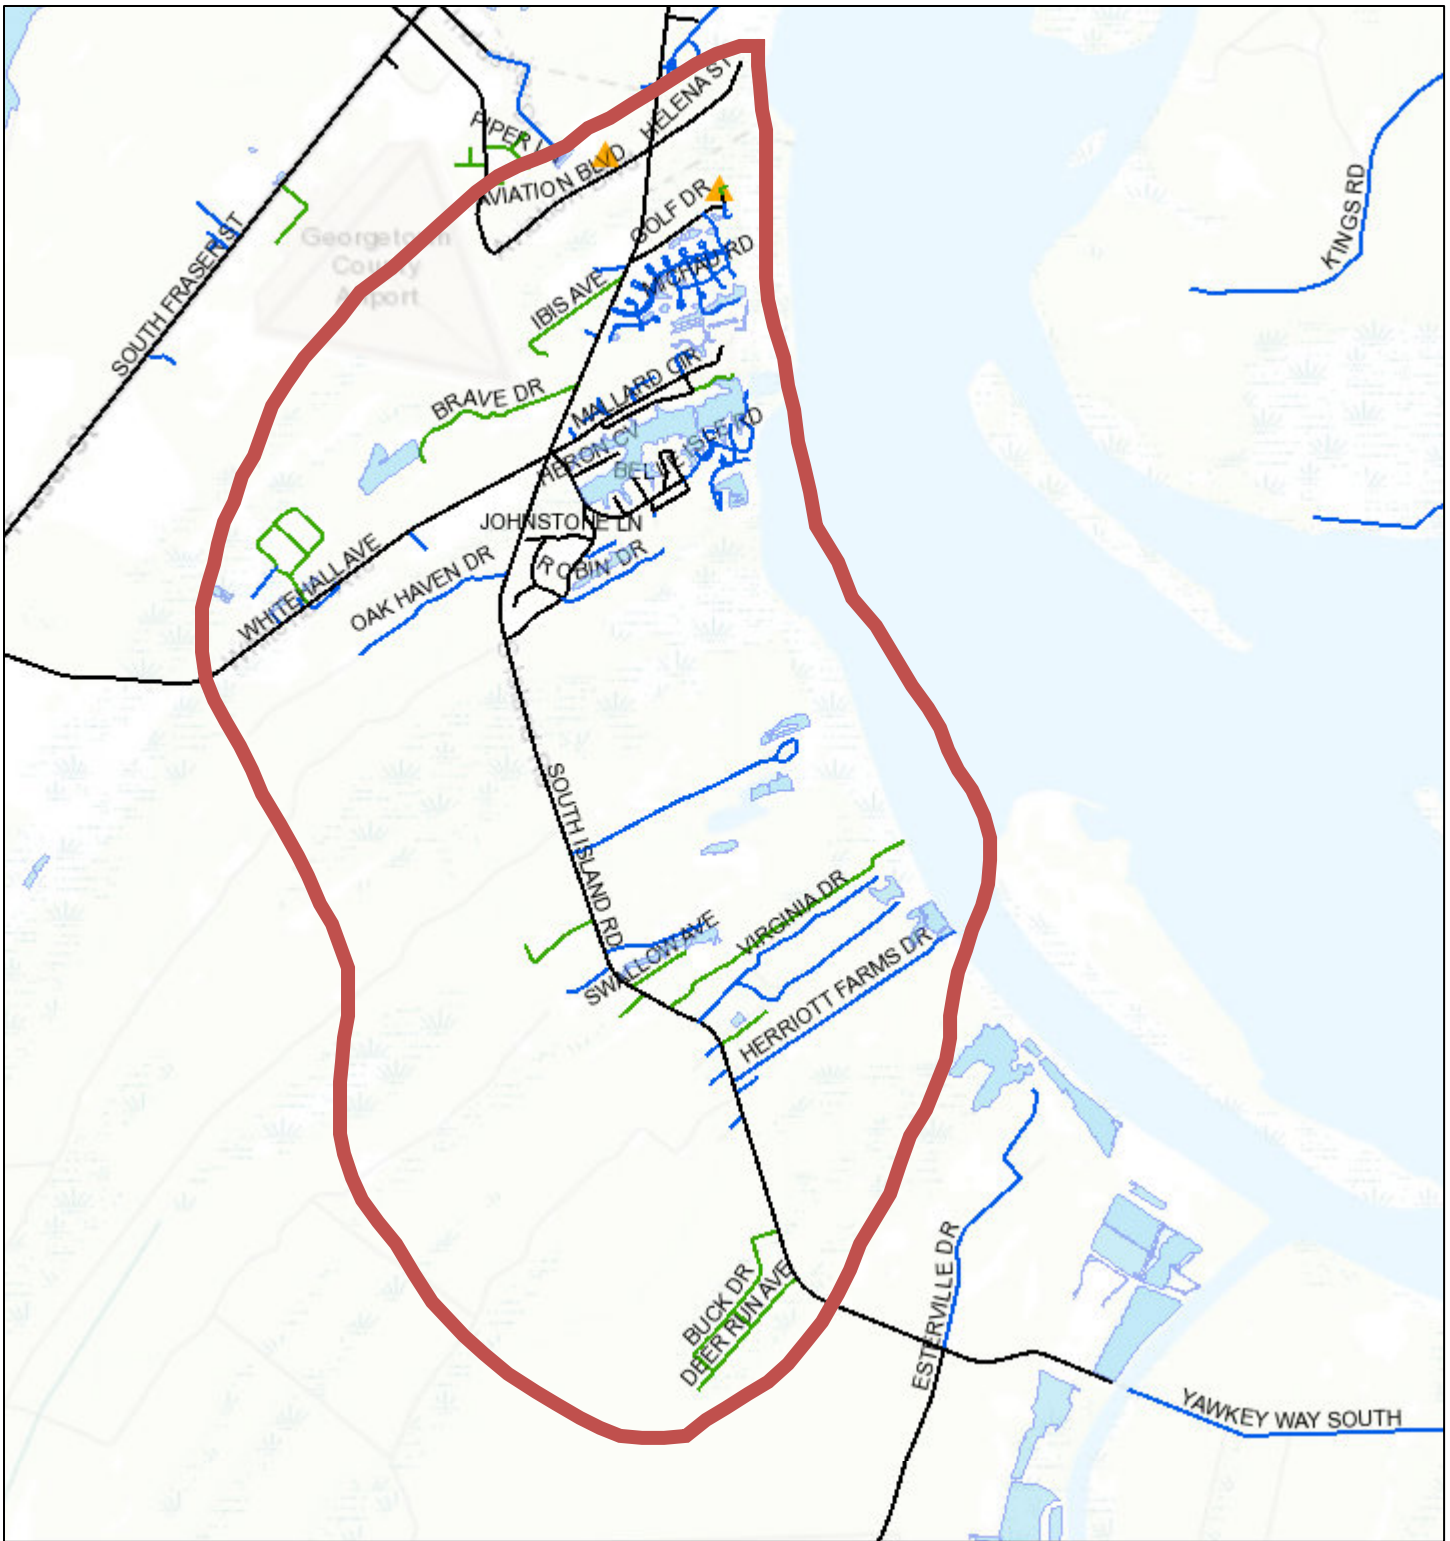

Belle Isle & South Island Road

8/12/2021, 4:03:12 PM

1:56,000

- | | |
|--|---|
|  Ponds |  Other |
| Streets |  Railroads |
|  County Road |  Beehives |
|  Private Road | |
|  State Road | |

Sources: Esri, HERE, Garmin, Intermap, increment P Corp., GEBCO, USGS, FAO, NPS, NRCAN, GeoBase, IGN, Kadaster NL, Ordnance Survey, Esri Japan, METI, Esri China (Hong Kong), (c) OpenStreetMap contributors, and the GIS User Community