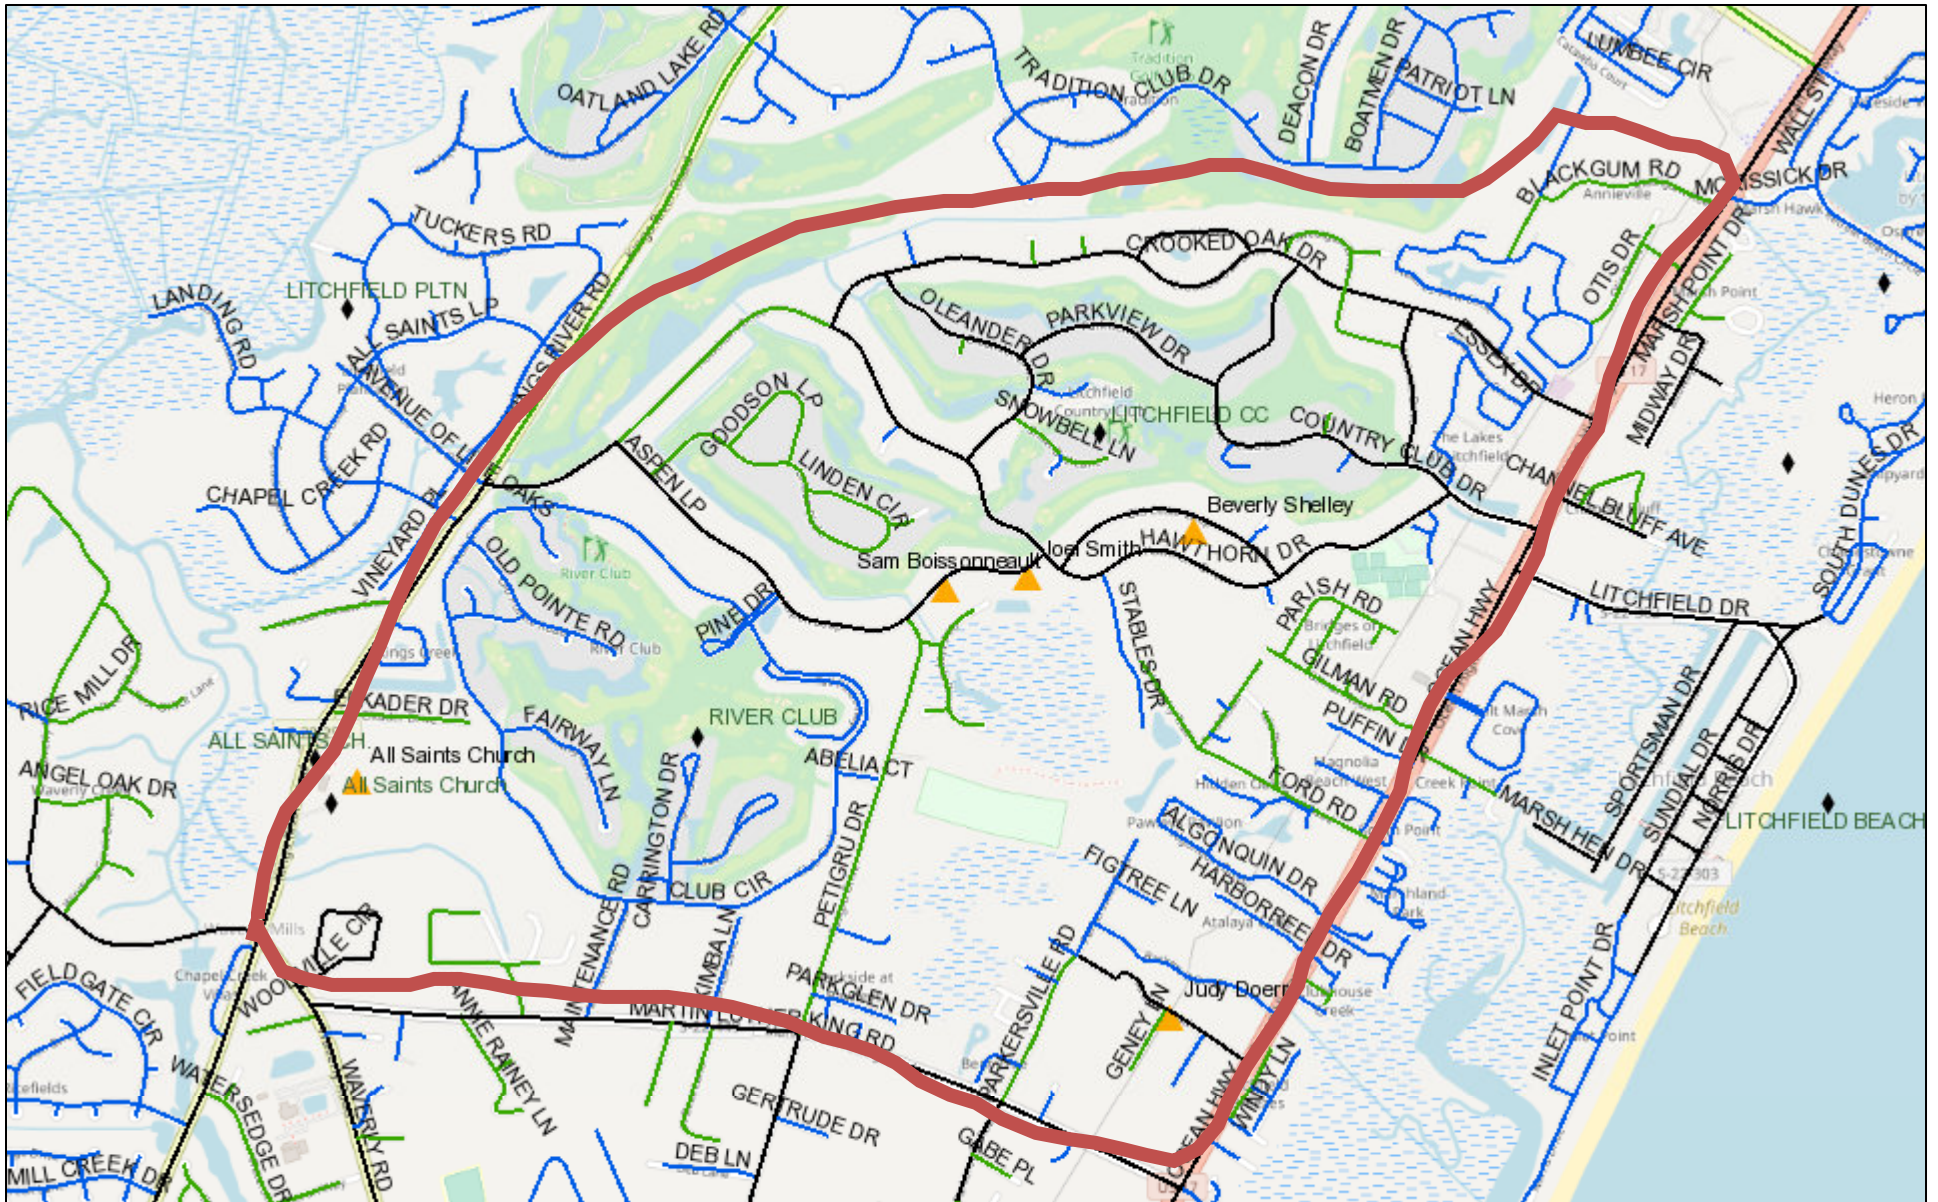

Litchfield Route #1

8/13/2021, 5:00:16 PM

- | | | |
|----------------|--------------|-------------|
| Streets | — State Road | ◆ Landmarks |
| — County Road | - - - Other | ▲ Beehives |
| — Private Road | + Railroads | |

Map data © OpenStreetMap contributors, CC-BY-SA