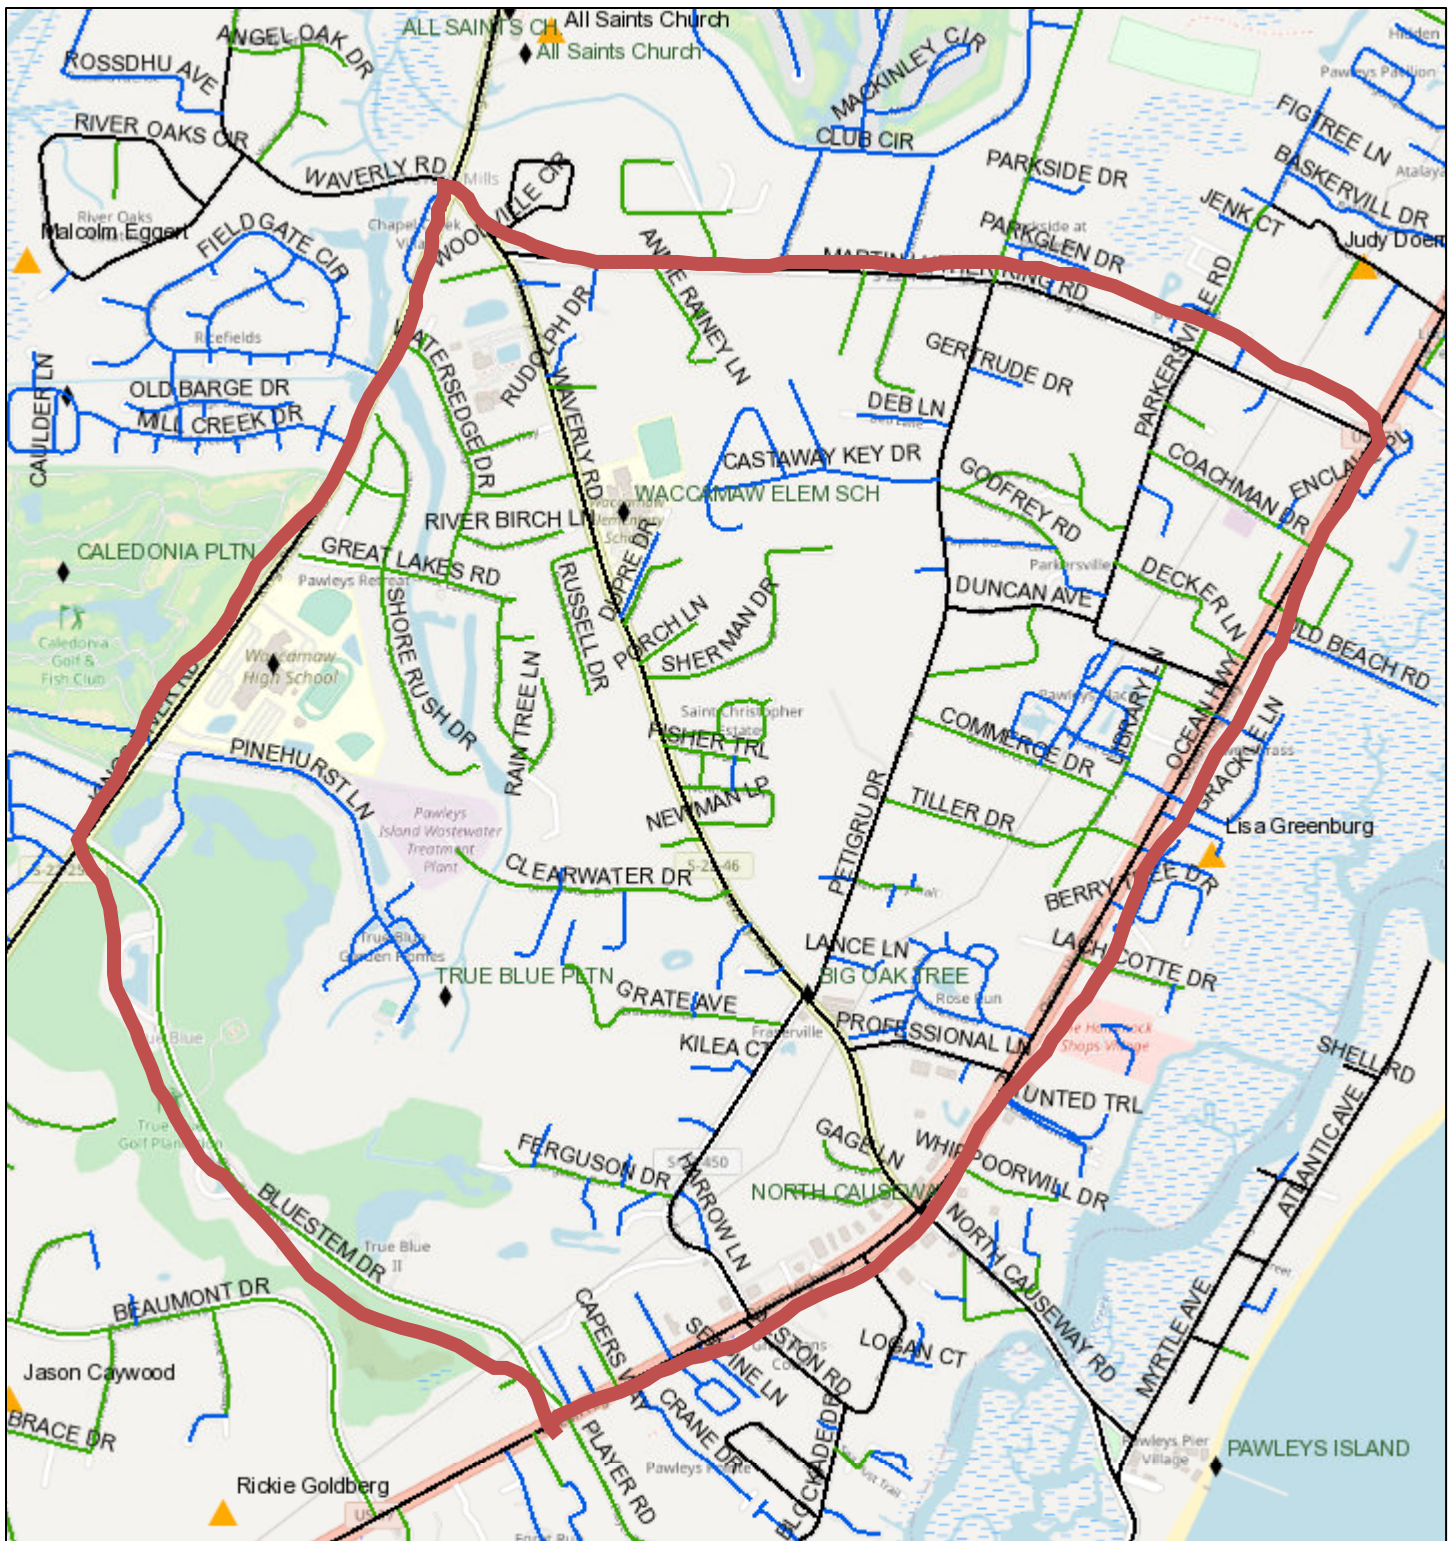

Pawleys Island Route #5

8/19/2021, 8:15:39 AM

1:24,000

- | | | |
|--|---|-----------|
| Streets | + | Railroads |
| — | ◆ | Landmarks |
| — | ▲ | Beehives |
| — | | |
| — | | |
| - - - | | |

Map data © OpenStreetMap contributors, CC-BY-SA