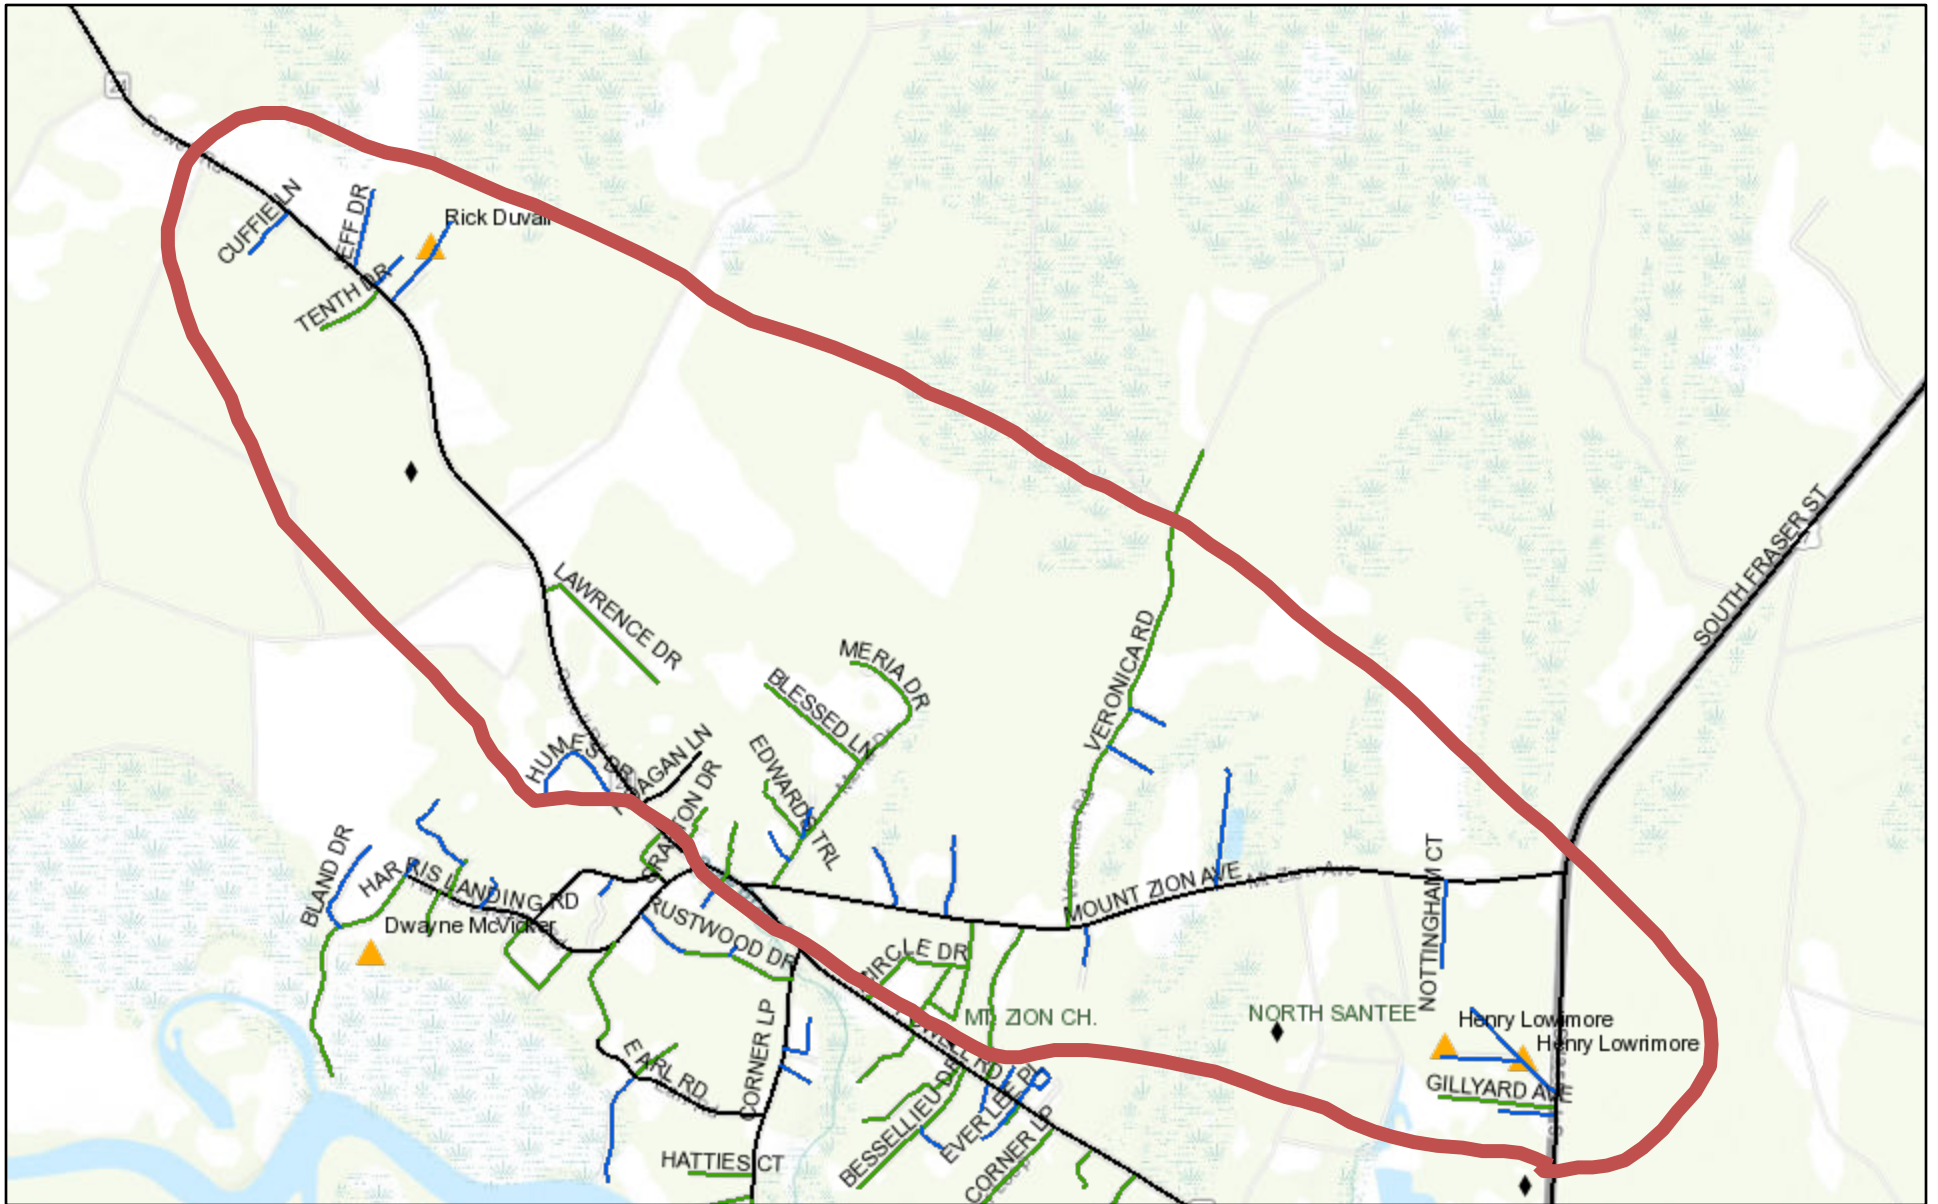

# North Santee

9/23/2021, 10:59:35 AM

- Beehives
- Landmarks
- Railroads
- Streets
- County Road
- Private Road
- State Road
- Other

1:40,000

Esri, HERE, Garmin, INCREMENT P, USGS, METI/NASA, EPA, USDA