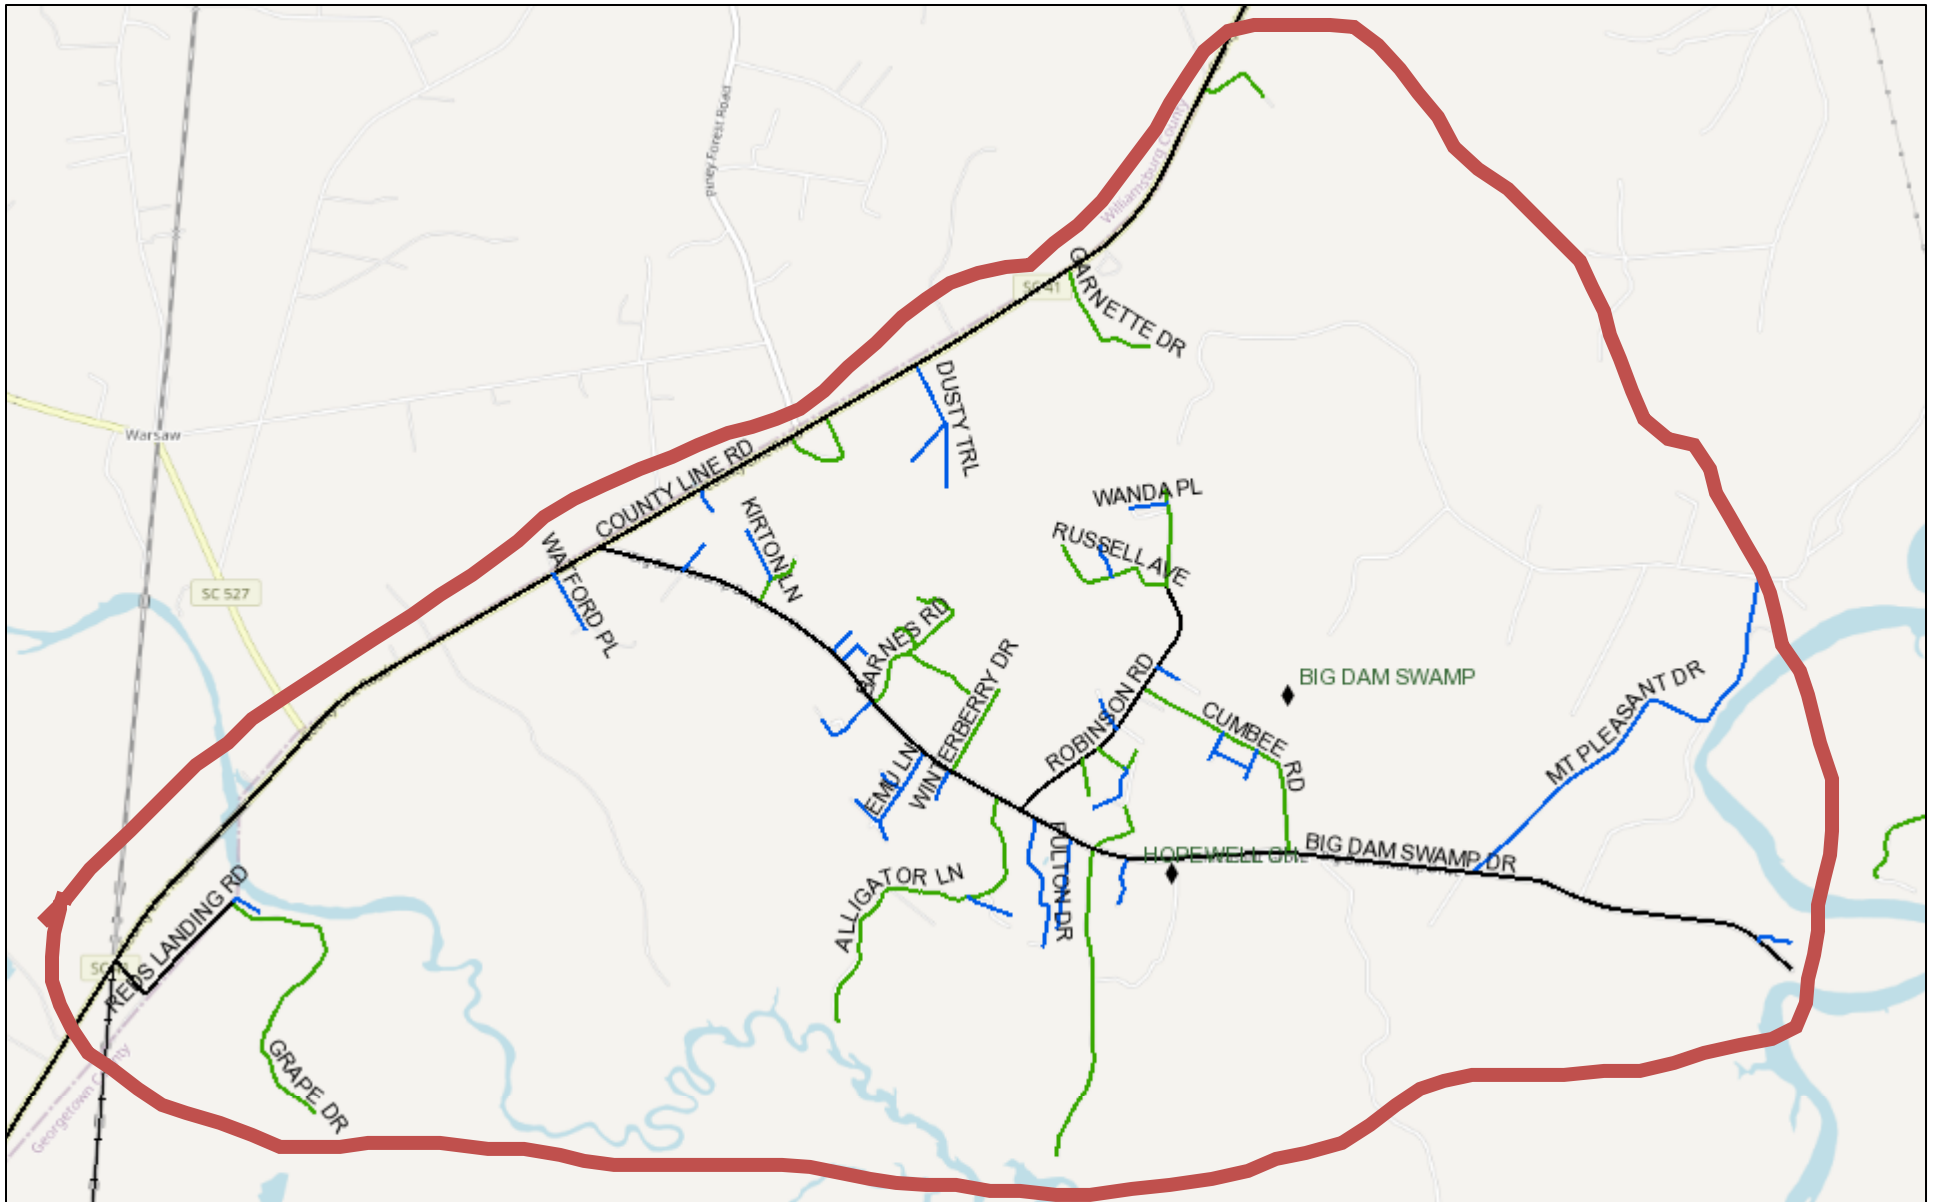

# Big Dam Swamp

8/23/2021, 8:31:01 AM

## Streets

- |   |              |   |            |   |           |   |          |
|---|--------------|---|------------|---|-----------|---|----------|
|  | County Road  |  | State Road |  | Landmarks |  | Airports |
|  | Private Road |  | Other      |  | Beehives  |   |          |
|   |              |  | Railroads  |   |           |   |          |

Map data © OpenStreetMap contributors, CC-BY-SA