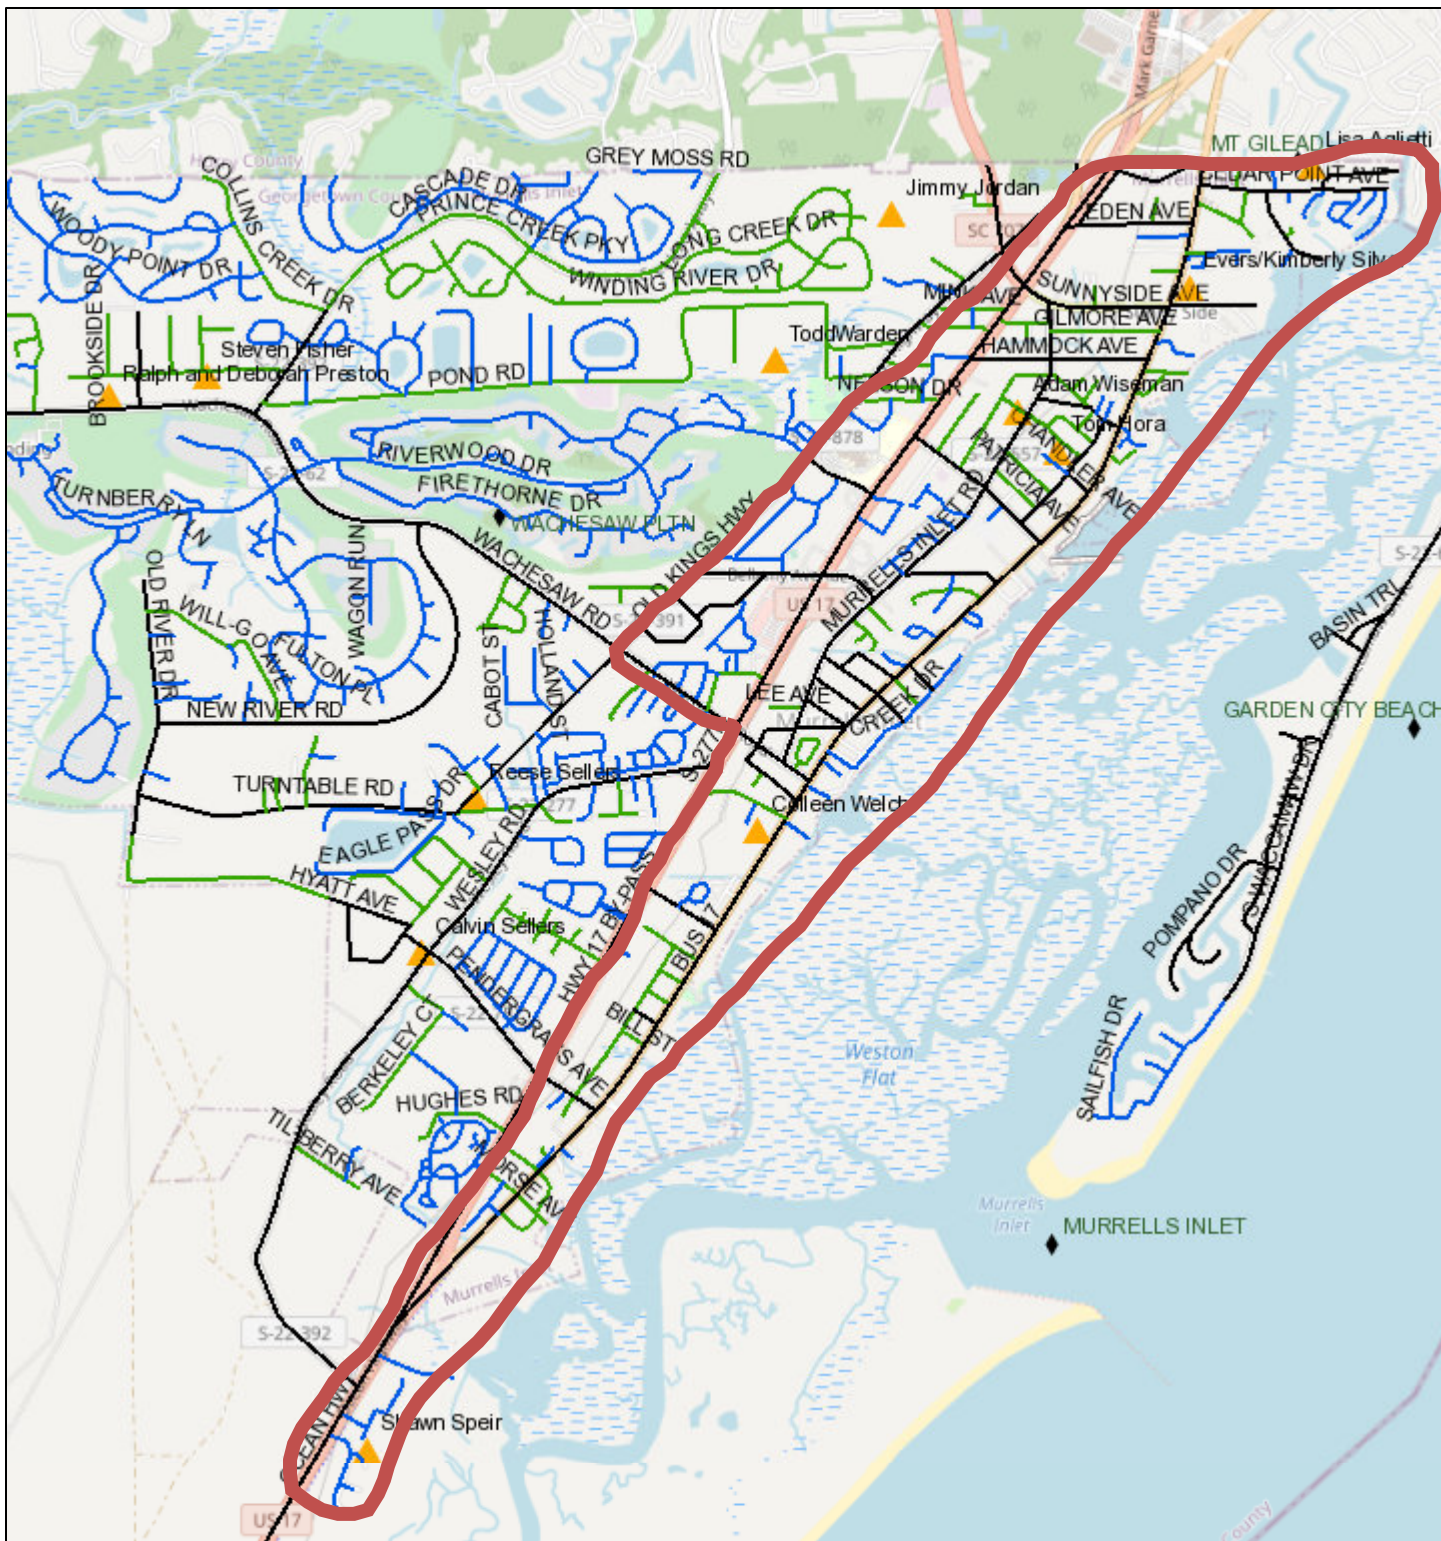

Murrells Inlet Route #1

8/23/2021, 4:39:50 PM

1:40,000

Streets

- County Road
- Private Road
- State Road
- - - Other

- + Railroads
- ◆ Landmarks
- ▲ Beehives
- ✈ Airports

Map data © OpenStreetMap contributors, CC-BY-SA